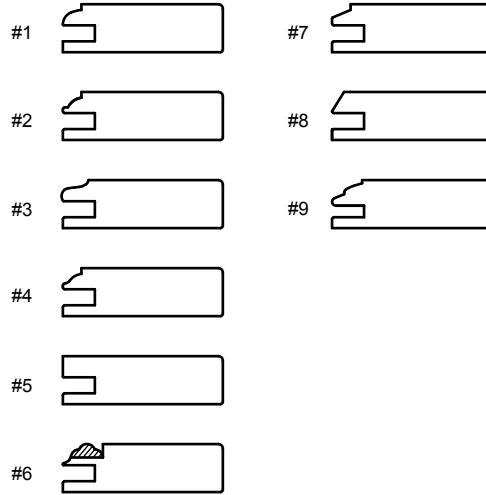

## Panel Profiles

	flat panel		raised panel
scoop #8		scoop #1	
cove #10		bubble #2	
pillowed #12		bevel #3	
beaded #16		step scoop #4	
		1/4" bead #5	
		linki #6	
		bubble/bead #7	
		step scoop #13	
		slant #14	
		straight #15	

## *Inside Edge Profiles*

cope & stick

### std door edges

### raised drawer front