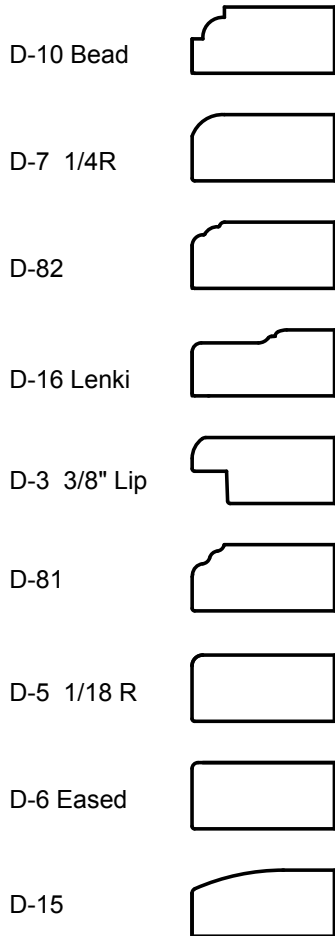

## Panel Profiles

	flat panel		raised panel
scoop #8		scoop #1	
cove #10		bubble #2	
pillowed #12		bevel #3	
beaded #16		step scoop #4	
		1/4" bead #5	
		linki #6	
		bubble/bead #7	
		step scoop #13	
		slant #14	
		straight #15	

### std door edges

### raised drawer front

# Miter Door Styles

DOOR STYLE		DRAWER STYLE		DOOR STYLE		DRAWER STYLE	
M17	 2 7/8"	M17	 2"	M27	 3"	M27	 2 1/4"
M18	 2 7/8"	M18	 1 3/4"	M28	 2 1/4"	M28	 2 1/4"
M19	 3 7/8"	M19	 2"	M29	 2 3/4"	M29	 2"
M20	 2 7/8"	M20	 2 1/4"	M30	 3"	M30	 1 3/4"
M21	 2 7/8"	M21	 2"	M31	 2 1/2"	M31	 2"
M22	 2 1/2"	M22	 2"	M32	 2 7/8"	M32	 2"
M23	 2 1/4"	M23	 2 1/4"	M33	 3"	M33	 2"
M24	 2 1/2"	M24	 2"	M34	 2 1/2"	M34	 2"
M25	 2 1/2"	M25	 2"	M35	 2 1/2"	M35	 2"
M26	 2 1/2"	M26	 2"	M36	 3"	M36	 2"