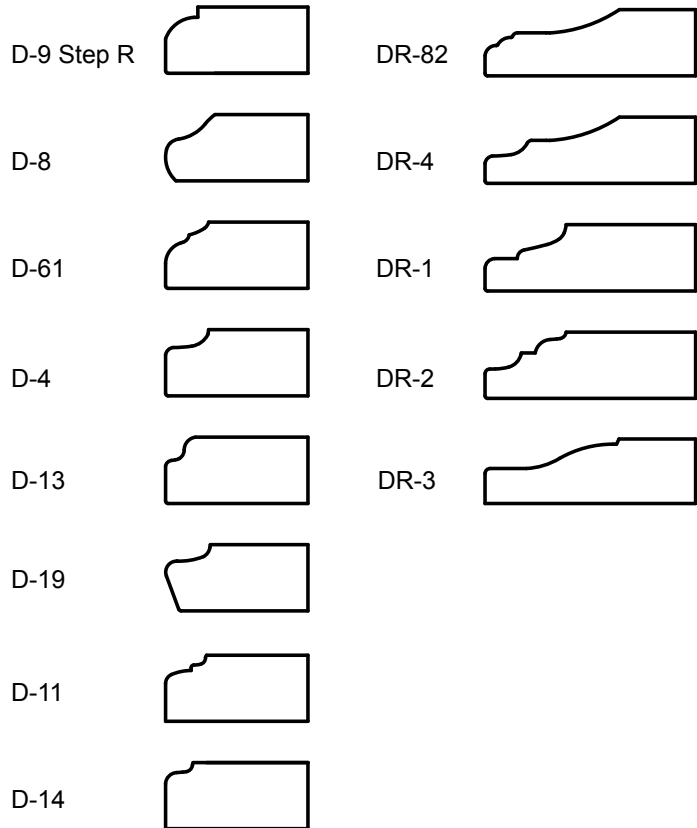

raised drawer front